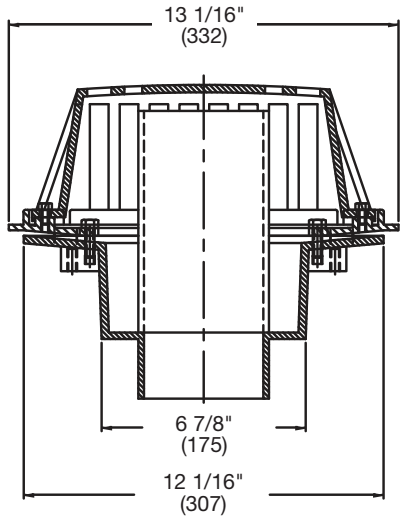

## RD-700 Dual Outlet Roof Drain/Overflow Specification

Watts RD-700 epoxy coated cast iron dual outlet roof drain/overflow combination with flashing clamp, integral gravel stop, 4"(102) high internal overflow standpipe, secured ductile iron dome, and no hub outlet(s).

Suffix	Pipe Size Description	
3	3"(76) Pipe Size	<input type="checkbox"/>
4	4"(102) Pipe Size	<input type="checkbox"/>
5	5"(127) Pipe Size	<input type="checkbox"/>
6	6"(152) Pipe Size	<input type="checkbox"/>

**Deck Opening:**  
 18 1/2"(470) x 10 1/2"(267)  
**with Deck Flange:**  
 22"(559) x 14"(356)

**Free Area**  
 Sq. In  
**157**

**NOTICE**

The information contained herein is not intended to replace the full product installation and safety information available or the experience of a trained product installer. You are required to thoroughly read all installation instructions and product safety information before beginning the installation of this product.