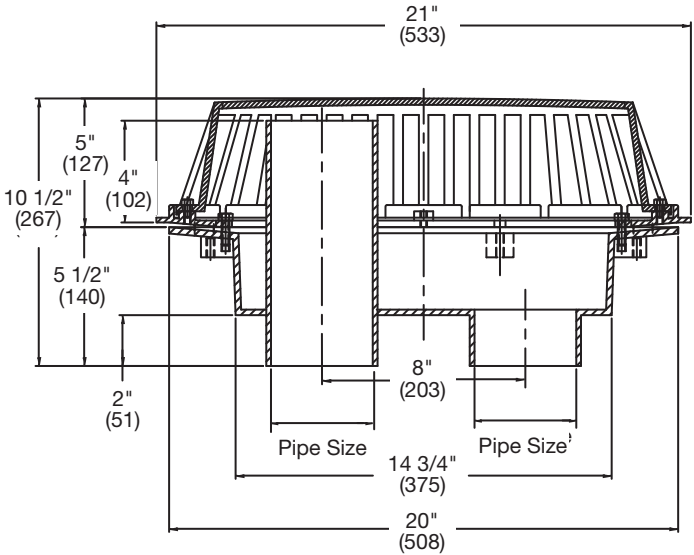

## RD-700 Dual Outlet Roof Drain/Overflow Specification

Watts RD-700 epoxy coated cast iron dual outlet roof drain/overflow combination with flashing clamp, integral gravel stop, 4"(102) high internal overflow standpipe, secured ductile iron dome, and no hub outlet(s).

Suffix	Pipe Size Description	
3	3"(76) Pipe Size	<input type="checkbox"/>
4	4"(102) Pipe Size	<input type="checkbox"/>
5	5"(127) Pipe Size	<input type="checkbox"/>
6	6"(152) Pipe Size	<input type="checkbox"/>

**Deck Opening:**  
 18 1/2"(470) x 10 1/2"(267)  
**with Deck Flange:**  
 22"(559) x 14"(356)

**Free Area**  
 Sq. In  
**157**

**NOTICE**

The information contained herein is not intended to replace the full product installation and safety information available or the experience of a trained product installer. You are required to thoroughly read all installation instructions and product safety information before beginning the installation of this product.