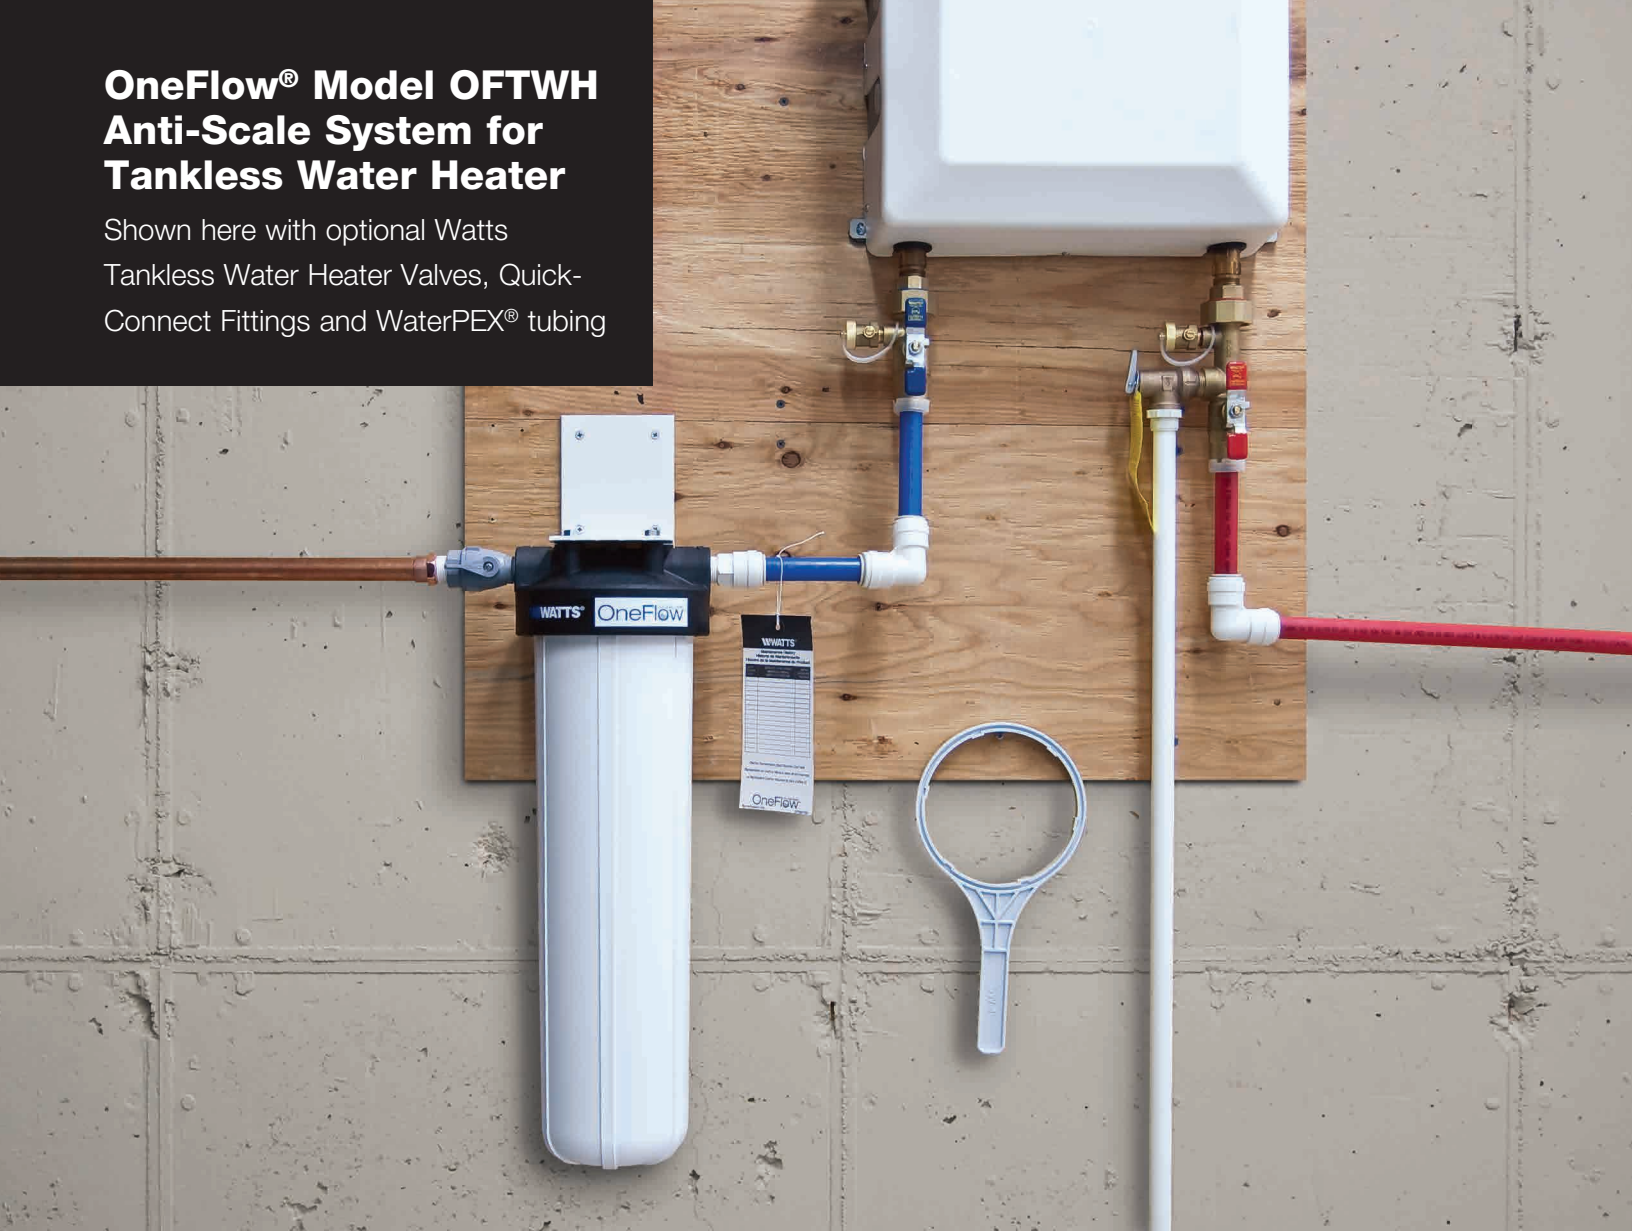

OneFlow[®]

The Intelligent Scale Solution for
Tankless Water Heaters

Tankless water heaters can be a breeding ground for scale. Heat increases the tendency for limescale deposits to form; the higher the heat the greater the buildup. Tankless units are designed to operate at high efficiency. Hard water can work against that efficiency by forming scale on critical components resulting in malfunctions and calls for service.

Now there's a solution – OneFlow[®]. The same anti-scale technology that's been used successfully in commercial plumbing is now designed to protect tankless water heaters in your home or small business. OneFlow[®] Model OFTWH for tankless water heaters is a cost effective and proven technology to ensure scale-free operation for your tankless water heater. For more information, visit our web site TheScaleSolution.com or contact your local Watts representative.

OneFlow® Model OFTWH Anti-Scale System for Tankless Water Heater

Shown here with optional Watts
Tankless Water Heater Valves, Quick-
Connect Fittings and WaterPEX® tubing

Make Scale History with OneFlow®

The Intelligent Scale Solution™

The OneFlow® Anti-Scale System provides protection from scale formation on internal and external plumbing surfaces. The OneFlow® Model OFTWH is a single cartridge-based system that is easily installed on a cold water line prior to a tankless water heater. Once installed, the system requires very little maintenance, no backwashing, no salt and no electricity. It is truly The Intelligent Scale Solution™.