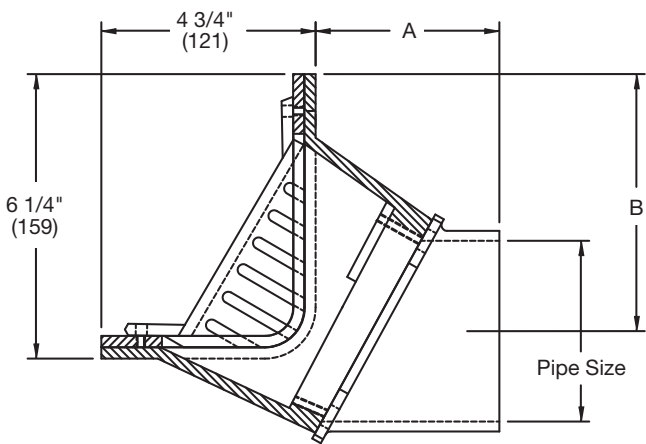

NOTICE

The information contained herein is not intended to replace the full product installation and safety information available or the experience of a trained product installer. You are required to thoroughly read all installation instructions and product safety information before beginning the installation of this product.

Watts product specifications in U.S. customary units and metric are approximate and are provided for reference only. For precise measurements, please contact Watts Technical Service. Watts reserves the right to change or modify product design, construction, specifications, or materials without prior notice and without incurring any obligation to make such changes and modifications on Watts products previously or subsequently sold.

USA: T: (800) 338-2581 • F: (828) 248-3929 • Watts.com
Canada: T: (888) 208-8927 • F: (905) 481-2316 • Watts.ca
Latin America: T: (52) 55-4122-0138 • Watts.com