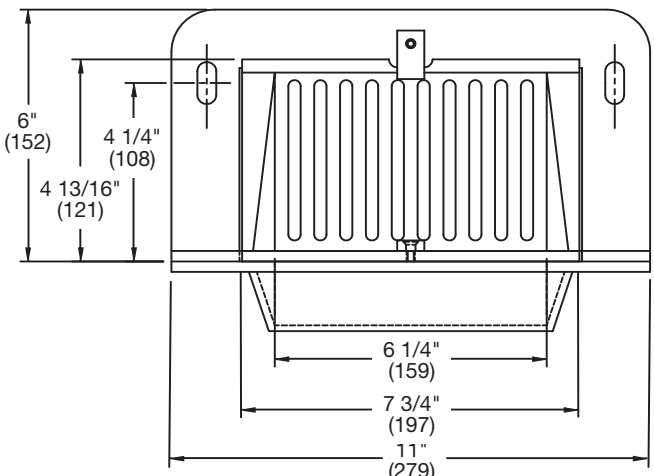

Engineering Specification

Job Name _____
 Job Location _____
 Engineer _____
 Approval _____
 Tag _____

Contractor _____
 Approval _____
 Contractor's P.O. No. _____
 Representative _____

RD-270 Scupper Drain with Angle Grate Specification

Watts RD-270 epoxy coated cast iron scupper drain with flashing clamp, secured grate, and no hub (standard) outlet.

Pipe Sizing		
Suffix	Description	
2	2"(51) Pipe Size	<input type="checkbox"/>
3	3"(76) Pipe Size	<input type="checkbox"/>
4	4"(102) Pipe Size	<input type="checkbox"/>
6	6"(152) Pipe Size	<input type="checkbox"/>

Pipe Size	No Hub		Threaded	
	A	B	A	B
2"(51)	5 1/8"(130)	6 1/2"(165)	2 3/4"(70)	6"(152)
3"(76)	4 1/2"(114)	5 3/4"(146)	2 3/4"(70)	5 3/8"(137)
4"(102)	4"(102)	5 1/8"(130)	2 3/4"(70)	4 7/8"(124)
6"(152)	3 1/2"(90)	4 13/16"(122)	N/A	N/A