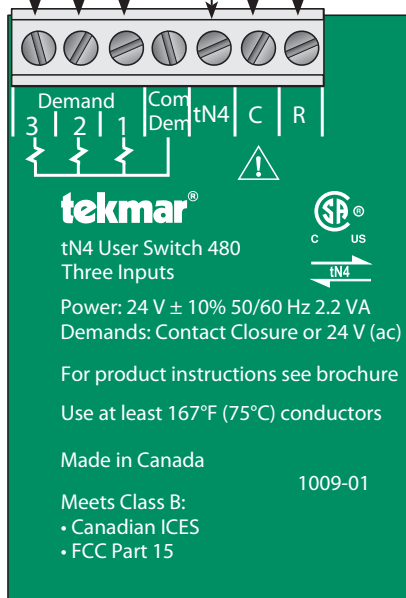

Blank job records can be downloaded from the tekmar website at <http://www.tekmarcontrols.com>

	tekmar Control Systems Ltd., Canada tekmar Control Systems, Inc., U.S.A. Head Office: 5100 Silver Star Road Vernon, B.C. Canada V1B 3K4 (250) 545-7749 Fax. (250) 545-0650 Web Site: www.tekmarcontrols.com