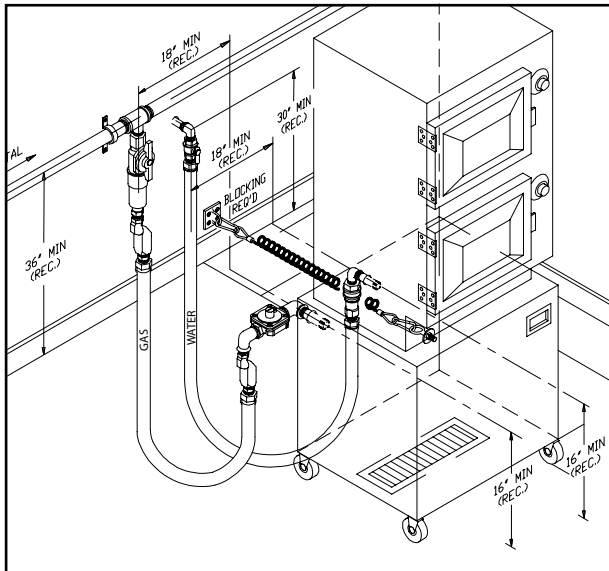

Call customer service if you need assistance with technical details.

PRODUCT CONFIGURATION	WATER CONNECTOR END FITTING THREADS	QUICK DISCONNECT THREADS	1/4" ID	3/8" ID	1/2" ID	3/4" ID	1" ID
Coated Water Connectors with Double Shut-off Quick Disconnect	Male NPT x Male NPT	Female NPT	W25BP2QXX	W37BP2QXX	W50BP2QXX	W75BP2QXX	W100BP2QXX
Coated Water Connectors	Male NPT x Female NPT	N/A	W25BPXX	W37BPXX	W50BPXX	W75BPXX	W100BPXX
Uncoated Water Connectors with Double Shut-off Quick Disconnect	Male NPT x Male NPT	Female NPT	W25B2QXX	W37B2QXX	W50B2QXX	W75B2QXX	W100B2QXX
Uncoated Water Connectors	Male NPT x Female NPT	N/A	W25BXX	W37BXX	W50BXX	W75BXX	W100BXX
Combi-Oven Water Connectors with Double Shut-off Quick Disconnect and 3/4" Garden Hose Adapter	Male NPT x Female NPT	Female NPT	N/A	CMB37BP2QXX	N/A	N/A	N/A
Combi-Oven Water Connectors with 3/4" Garden Hose Adapter	Male NPT x Female NPT	N/A	N/A	CMB37BPXX	N/A	N/A	N/A
Double Shut-off Quick Disconnect	N/A	Female NPT	LFW25QD	LFW37QD	LFW50QD	LFW75QD	LFW100QD
3/4" Garden Hose Adapter x 3/4" Male NPT (with 1/2" Female NPT)	N/A	N/A	N/A	N/A	N/A	LF90-4142GH	N/A

* Where XX = Overall length in inches available in 24", 36", 48", 60", 72" (Exception: Combi-Oven Water Connectors available in 48" and 60")

Typical Installation

Hi-PSI Flex Water Connectors

Dormont LEAD FREE* Hi-PSI Flex water connectors provide long, trouble-free service life—and permit quick, safe connection of hot and cold water service lines to moveable/castered and stationary foodservice equipment. Use with utility distribution systems, steam kettles, steam tables, combi-ovens and other foodservice equipment requiring water input.