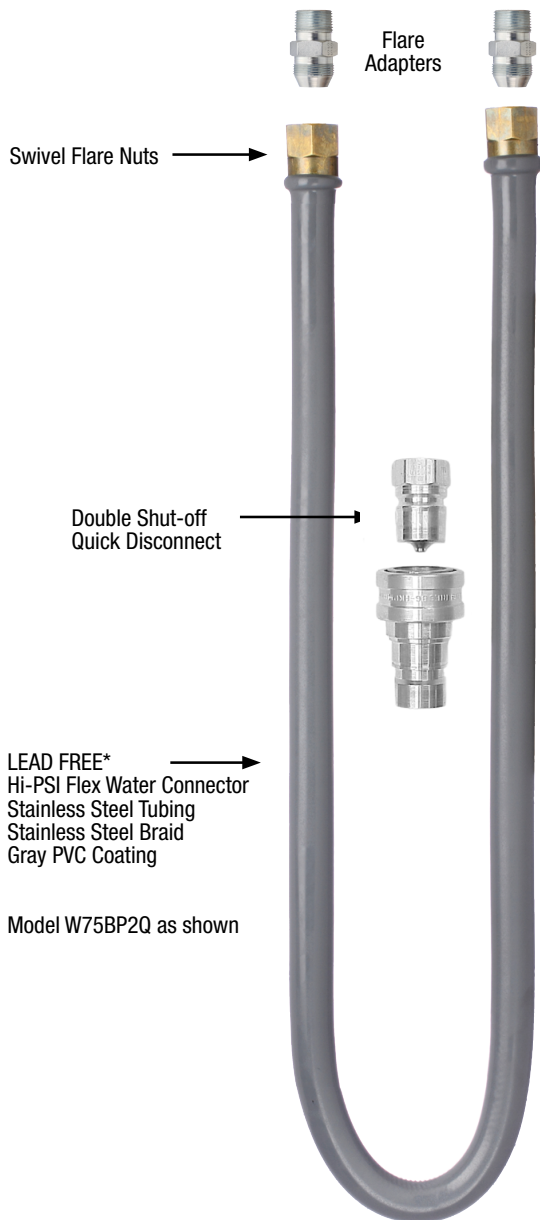

Sizes: 1/4" to 1"

Dormont LEAD FREE* Hi-PSI Flex water connectors provide long, trouble-free service life—and permit quick, safe connection of hot and cold water service lines to moveable/ castered and stationary foodservice equipment. Use with utility distribution systems, steam kettles, steam tables, combi-ovens and other foodservice equipment requiring water input.

Features

- Tubing Annealed, corrugated 304 stainless steel
- Braiding Multi-strand, stainless steel wire
- Flare Nuts Brass
- Flare Adapters Brass with nickel plating
- Labels Provided with blue (cold) and red (hot) labels for identification
- Optional Coating Anti-microbial Gray PVC, melts at 350°F (177°C), coating will not hold a flame
- Optional Double Shut-off Quick Disconnect Stainless Steel ISO 7241-1, Series B coupling and nipple both valved to prevent water flow when disconnected

*The wetted surface of this product contacted by consumable water contains less than 0.25% of lead by weight.

LEAD FREE*
 Hi-PSI Flex Water Connector
 Stainless Steel Tubing
 Stainless Steel Braid
 Gray PVC Coating